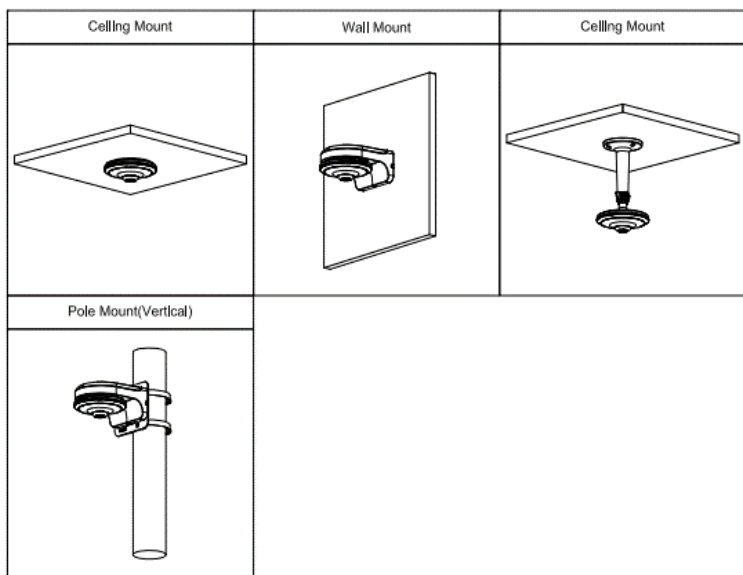

E-F514-A^{ELITE}

5MP IR Fisheye Network Camera

Accessories

PFB203W

PFB110W

PFA152-E

Installation Method

Technical Specification