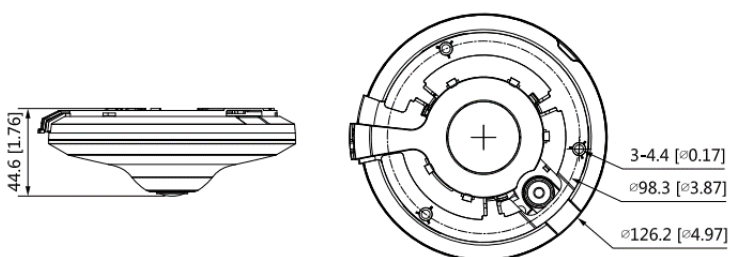

Dimensions mm (inch)

Technical Specification

Lens

Lens Type	Fixed focal			
Lens Mount	M12			
Focal Length	1,4 mm			
Max. Aperture	F2.0			
Scanning System	Progressive			
Field of View	Horizontal: 180° Vertical: 180° Diagonal: 180°			
Iris Control	Fixed			
Close Focus Distance	0,2 m			
DORI Distance	Detect	Observe	Recognize	Identify
	28,0 m	11,2 m	5,6 m	2,8 m

Structure

Casing Material	Metal + plastic
Product Dimensions	44.6 mm × Φ126.2 mm
Net Weight	0.299 kg
Gross Weight	0,441 kg